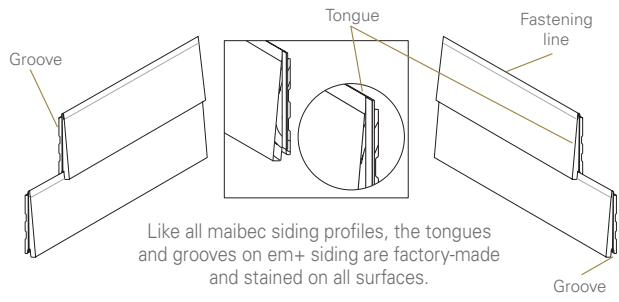

## 1 Choose your siding profile and finish

Choose between our regular siding with visible nail heads or our maibec em+® siding with its blind fastener system.

### maibec em+® SIDING

maibec em+® siding makes installation a snap, while ensuring a professional finish every time.

#### HOW IT WORKS:

With maibec's innovative em+ profile, siding locks into place quickly and easily, thanks to the end-matched tongue and groove joints that firmly secure the siding at the top, bottom and ends of every board.