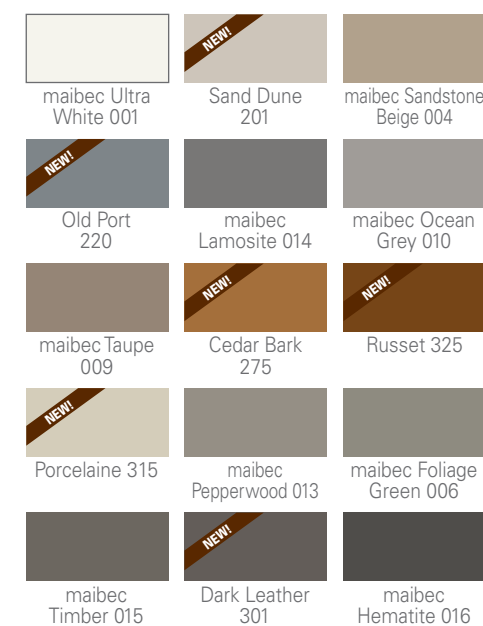

Solid colours