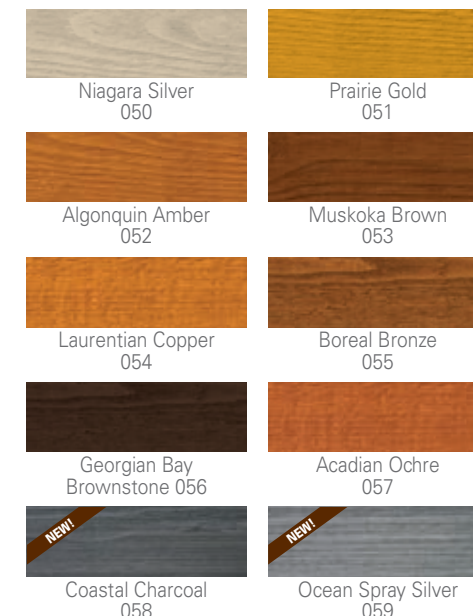

## **COORDINATE COLOURS**

- The choices are virtually endless, so let your own personal taste guide the way!
- Combine solid and natural looking stains to draw the eye to your home's best features.
- For a professionally-designed look, stick to tried-and-true combinations of complementary and contrasting shades.

## **GET INSPIRED!**

For more great ideas, visit the MAIBEC INSPIRATIONS and PHOTO GALLERY sections at [www.maibec.com](http://www.maibec.com).

**Nautilia**

**Balsamia**

**Provincia**

**Terra**

**NEW!**

# maibec URBÄHN™ SERIES

**AVAILABLE COLOURS**  
for our profiles and mouldings.

## Natural tones